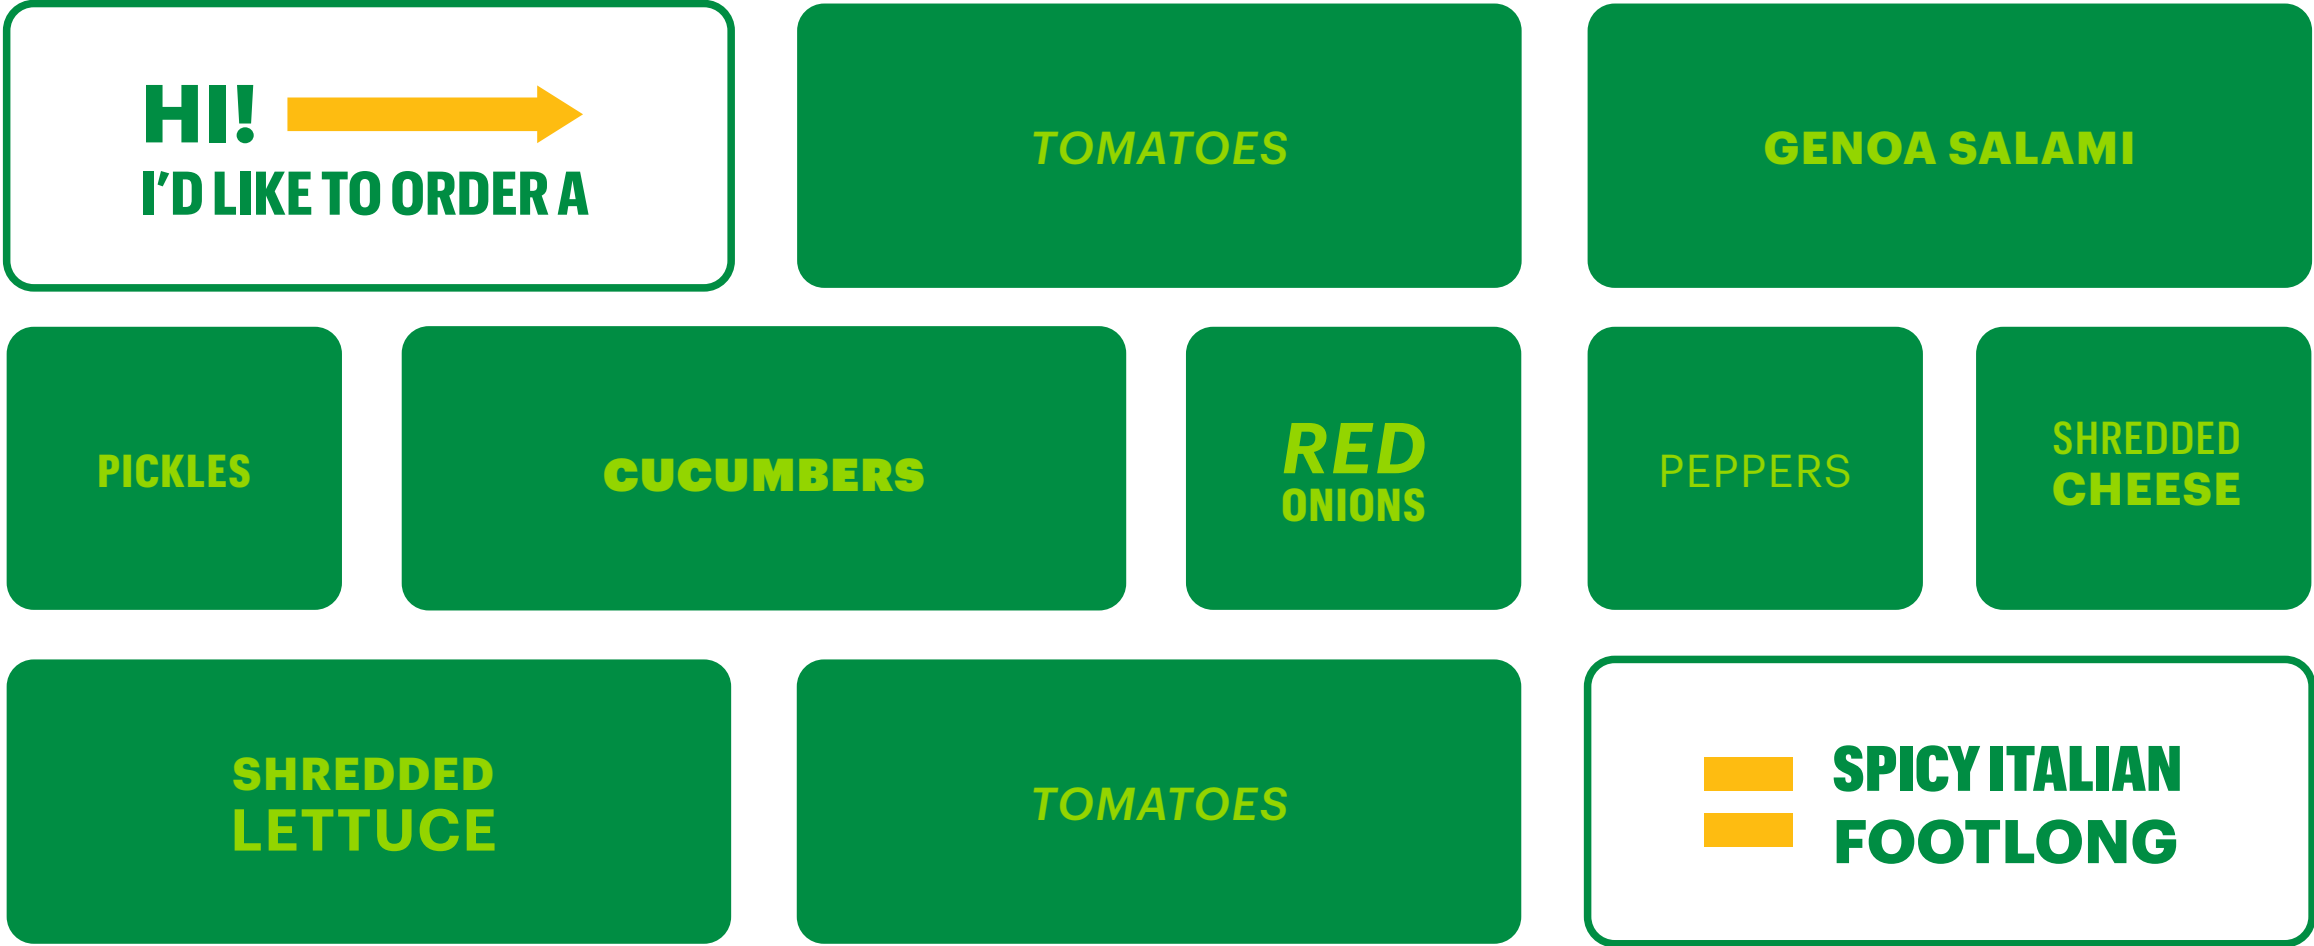

7.2 Bain Shapes-Overview

The bains are an iconic part of Subway-they are one of the most recognizable aspects of the brand and house all the ingredients that make up a Subway sandwich. 'Fresh' is best epitomized by this system-nowhere else could you see the colorful variety that is offered.

In conjunction with photography, the bain shapes can be used as a framework to describe the ingredient narrative of Subway. They may be used in other situations that require a defined visual structure or framing devices for clarity.

7.2 Bain Shape System

The system is inspired by a general layout of the bains as featured in a Subway store.

This setup allows for the expansion on the number of frames being used, or as a single element depending on the material that is being communicated.